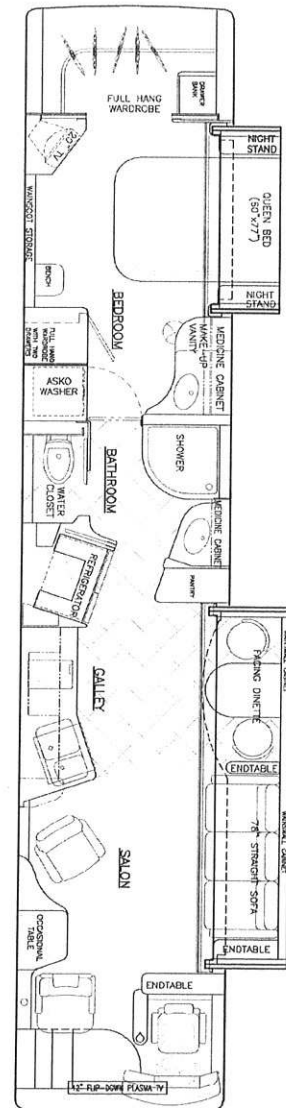

Equipment Listing

Interior

Straight Sofa/Sleeper
One Leather Recliner w/ Occasional Table
Facing Fabric Dinette
Solid surface Table w/ Accent Lighting
ISRI Drivers Seat
Etched Glass/Privacy Shade in Shower
Plush Residential Carpet
42" Flip Down TV Screen in Salon
Clarion Six Disc CD Changer
Alpine GPS / DVD mapping system
Clarion AM/FM/Cassette Deck
Walk In Wardrobe
Private Water Closet
20" Bedroom Television
Sony VHS Hi-Fi VCR and DVD Player
Asko Stack Washer/Dryer
Amana Side by Side Refrigerator
Gaggenau Cooktop
Sharp Convection Microwave
Wainscoat Storage Wall in Salon
Techlink "intelligent" electrical system
Travertine Tile Flooring (Galley, Bath)

Exterior

Girard Motorized Awning Package
Hot Rod Exterior Package
Four Roof Air A/C Units
Chrome Ramco Mirrors
CB radio antenna
In-Motion DSS Satellite System
Patio Lights
Spotlight & Hadley Air Horns
Polished Stainless Steel Rub Rails
Stainless Steel Bezels on Marker Lights
Custom Paint Scheme

Underbelly

Kohler 20KW Diesel Generator
Euro/American Tow Car Package
Heated Water Bay
Entertainment Center w/ 20" TV
Zipdee Folding Chairs
40,000 BTU Webasto
Two 10.5 Gallon Water Heaters
Two Trace 4000 Inverters

Tank Capacities

Fuel Capacity	208 Gallons	Fresh Tank Capacity	161 Gallons
L P Gas Capacity	N/A	Grey Tank Capacity	88 Gallons
		Black Tank Capacity	61 Gallons

All Prices And Options Are Subject To Change Without Notice.
Although We Try To Provide Accurate Information, It Is Not Guaranteed. Equipment Important To The Customer Should Be Personally Verified.