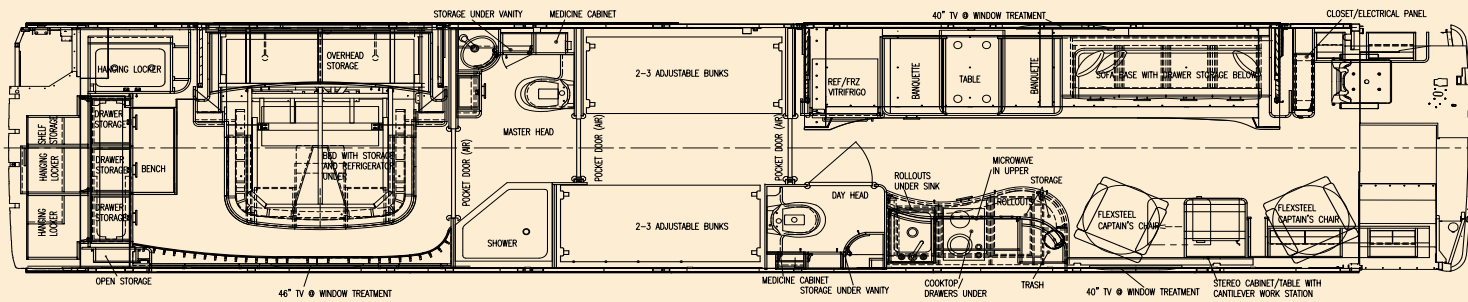

Star Coach/Motorhome Floor Plan

Florida Coach
Luxury Design & Leasing

Contact Information

Florida Coach, Inc.
3150 Florida Coach Dr.
Kissimmee, FL 34741
407 846-2782
caleb@floridacoach.com

Visit our website: www.floridacoach.com