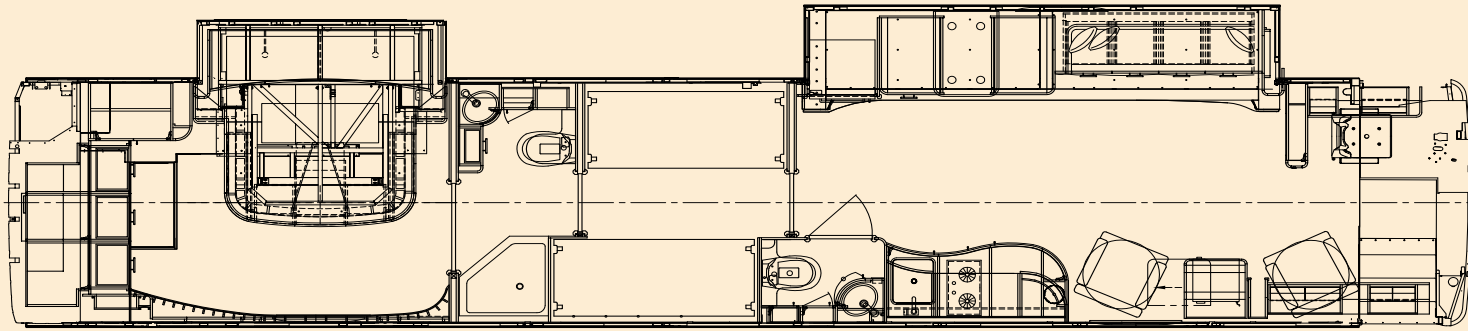

Star Coach/Motorhome Floor Plan

Florida Coach
Luxury Design & Leasing

Contact Information

Florida Coach, Inc.
3150 Florida Coach Dr.
Kissimmee, FL 34741
407 846-2782
caleb@floridacoach.com

Visit our website: www.floridacoach.com